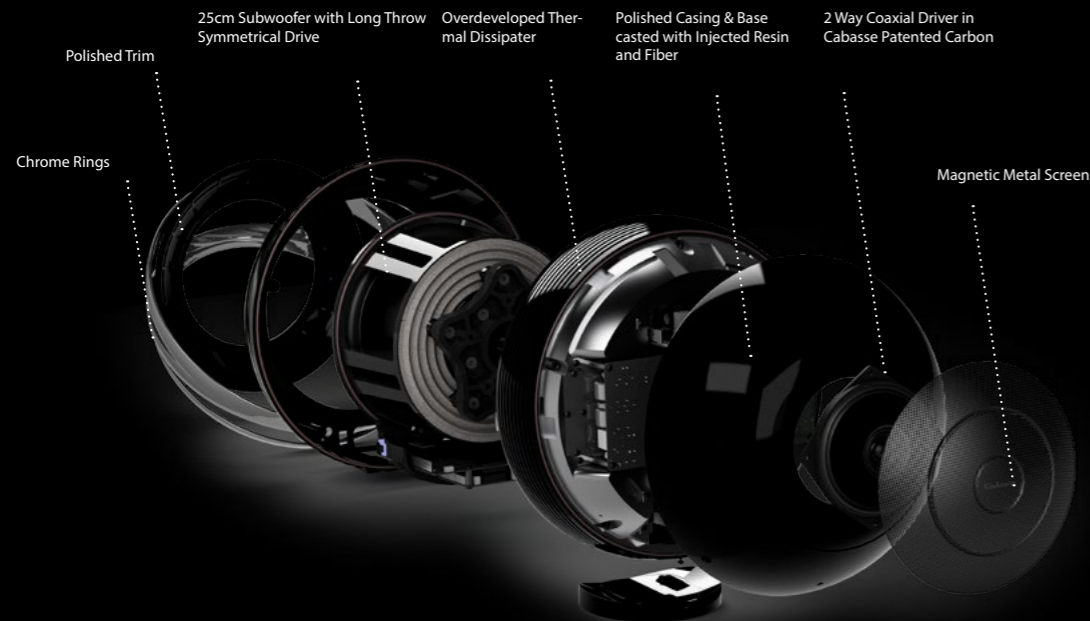

## PURITY OF SOUND

New 25cm subwoofer with up to 30mm long linear cone excursion for the richest and most dynamic level of bass available on the market. Audio playback is simply spectacular thanks to dynamic control of bass.

Patented triaxial configuration of subwoofer + medium + tweeter drivers for compact design, powerful performance

and sophisticated response in 360°. Overdeveloped thermal dissipater to ensure an optimal range of dynamic sound with little distortion at high volumes.

## STREAMING ULTRA HD & MULTIROOM

THE PEARL integrates seamlessly within the Cabasse StreamCONTROL multi-room system.

THE PEARL streams all audio files, from MP3 to ultra-high definition files stored at home on hard drives or computers, internet radio or specialized services.

## EXCEPTIONAL STEREO

Create an unparalleled stereo performance with two THE PEARL speakers for listening to digital music, TV, a CD or a combination of platinum and phono stage for LPs. Easily incorporate THE PEARL into any interior especially on its stand or wall brackets. With two PEARLS, your music takes on a whole new level of high-end stereo sound-staging.