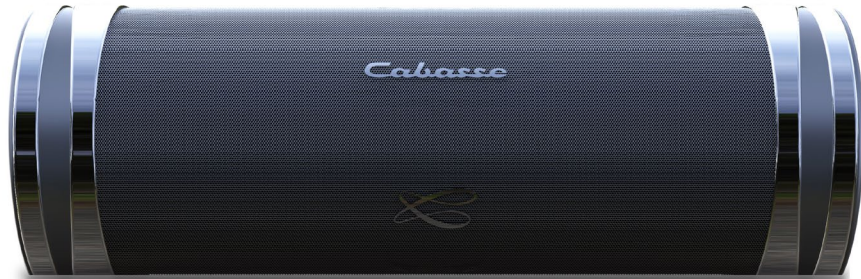

Swell Relaxation

Cabasse

Swell Party

Since 1950

Power	60W (120W for 2 speakers in stereo mode)
Frequency response	55Hz – 22 kHz
Drivers	Bass 2x85mm / Medium tweeter 2x40mm
Input	Auxiliary
Battery	10 hours of non-stop music
Bluetooth	4.0 with Codec apt-X
Dimensions (l x w x h)	185 x 75 x 75 mm
Weight	750 g

CHOOSE YOUR OWN

With two designs available, express yourself through your own style: the simplicity of black with black chromium; or the elegance of white with gold chromium.

www.cabasse.com

SWELL

Portable High-Fidelity Bluetooth® Speaker

Sound of Freedom

COMPACT FORMAT, POWERFUL ACOUSTICS EITHER SOLO OR DUO

Discover the purity and dynamics of "Cabasse Signature Sound" – over 67 years of acoustic expertise – packed into a compact speaker. Built with a state-of-the-art digital amplifier and fine-tuned in Cabasse studios in France, SWELL is one of the most powerful and well balanced HiFi Bluetooth portable speakers on the market (precision ranging from rich bass to high tones).

ROBUST & LUXURIOUS DESIGN

SWELL is a "jewel" of a speaker that will become an integral part of your home decor thanks to its Black and Gold Chromium rings. Its sturdy structure and metallic grill offer resistance